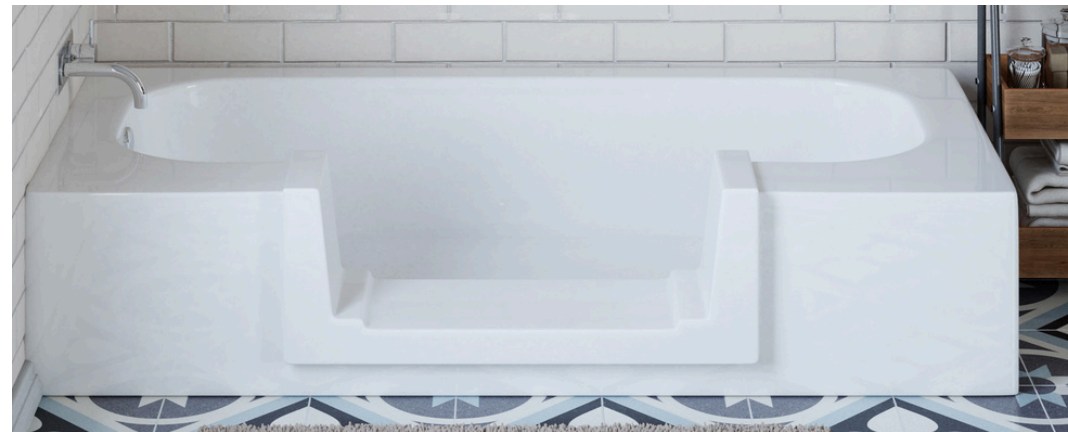

Why Choose Quick Tub?

- Uses your existing bathtub and is installed in less than a day
- North American manufactured product
- Quick Tub products make showering safe & convenient again
- Door cap can be installed in less than 10 seconds
- Guaranteed not to leak
- Cap Seal has a LIFETIME warrantee

Simple & Convenient

Installed by SJO Renovations Ltd.

250 675 3820

**Quick
tUB®**
STEP IN BATH & SHOWER
CONVERSION SYSTEM

<https://sjo-renovations.ca/quick-tub/>

So Simple.

High quality products provide a simple solution to your mobility challenges. The quickest, easiest and most economical way to add a walk-in shower to a home.

A SIMPLE SOLUTION

A simple and more affordable way to reduce the risk of slipping or falling. Quick Tub uses the existing bathtub to convert in to a walk-in shower. Installation is done within a day.

THE SOLUTION: QUICK TUB,
a fast, affordable way to make showering safe and convenient.

<https://sjo-renovations.ca/quick-tub/>

The Solution.

QUICK TUB WALK-THRU INSERT

The Quick Tub inserts turn ANY bathtub into a fully accessible shower, dramatically lowering slip-and-fall risk.

FEATURES & BENEFITS